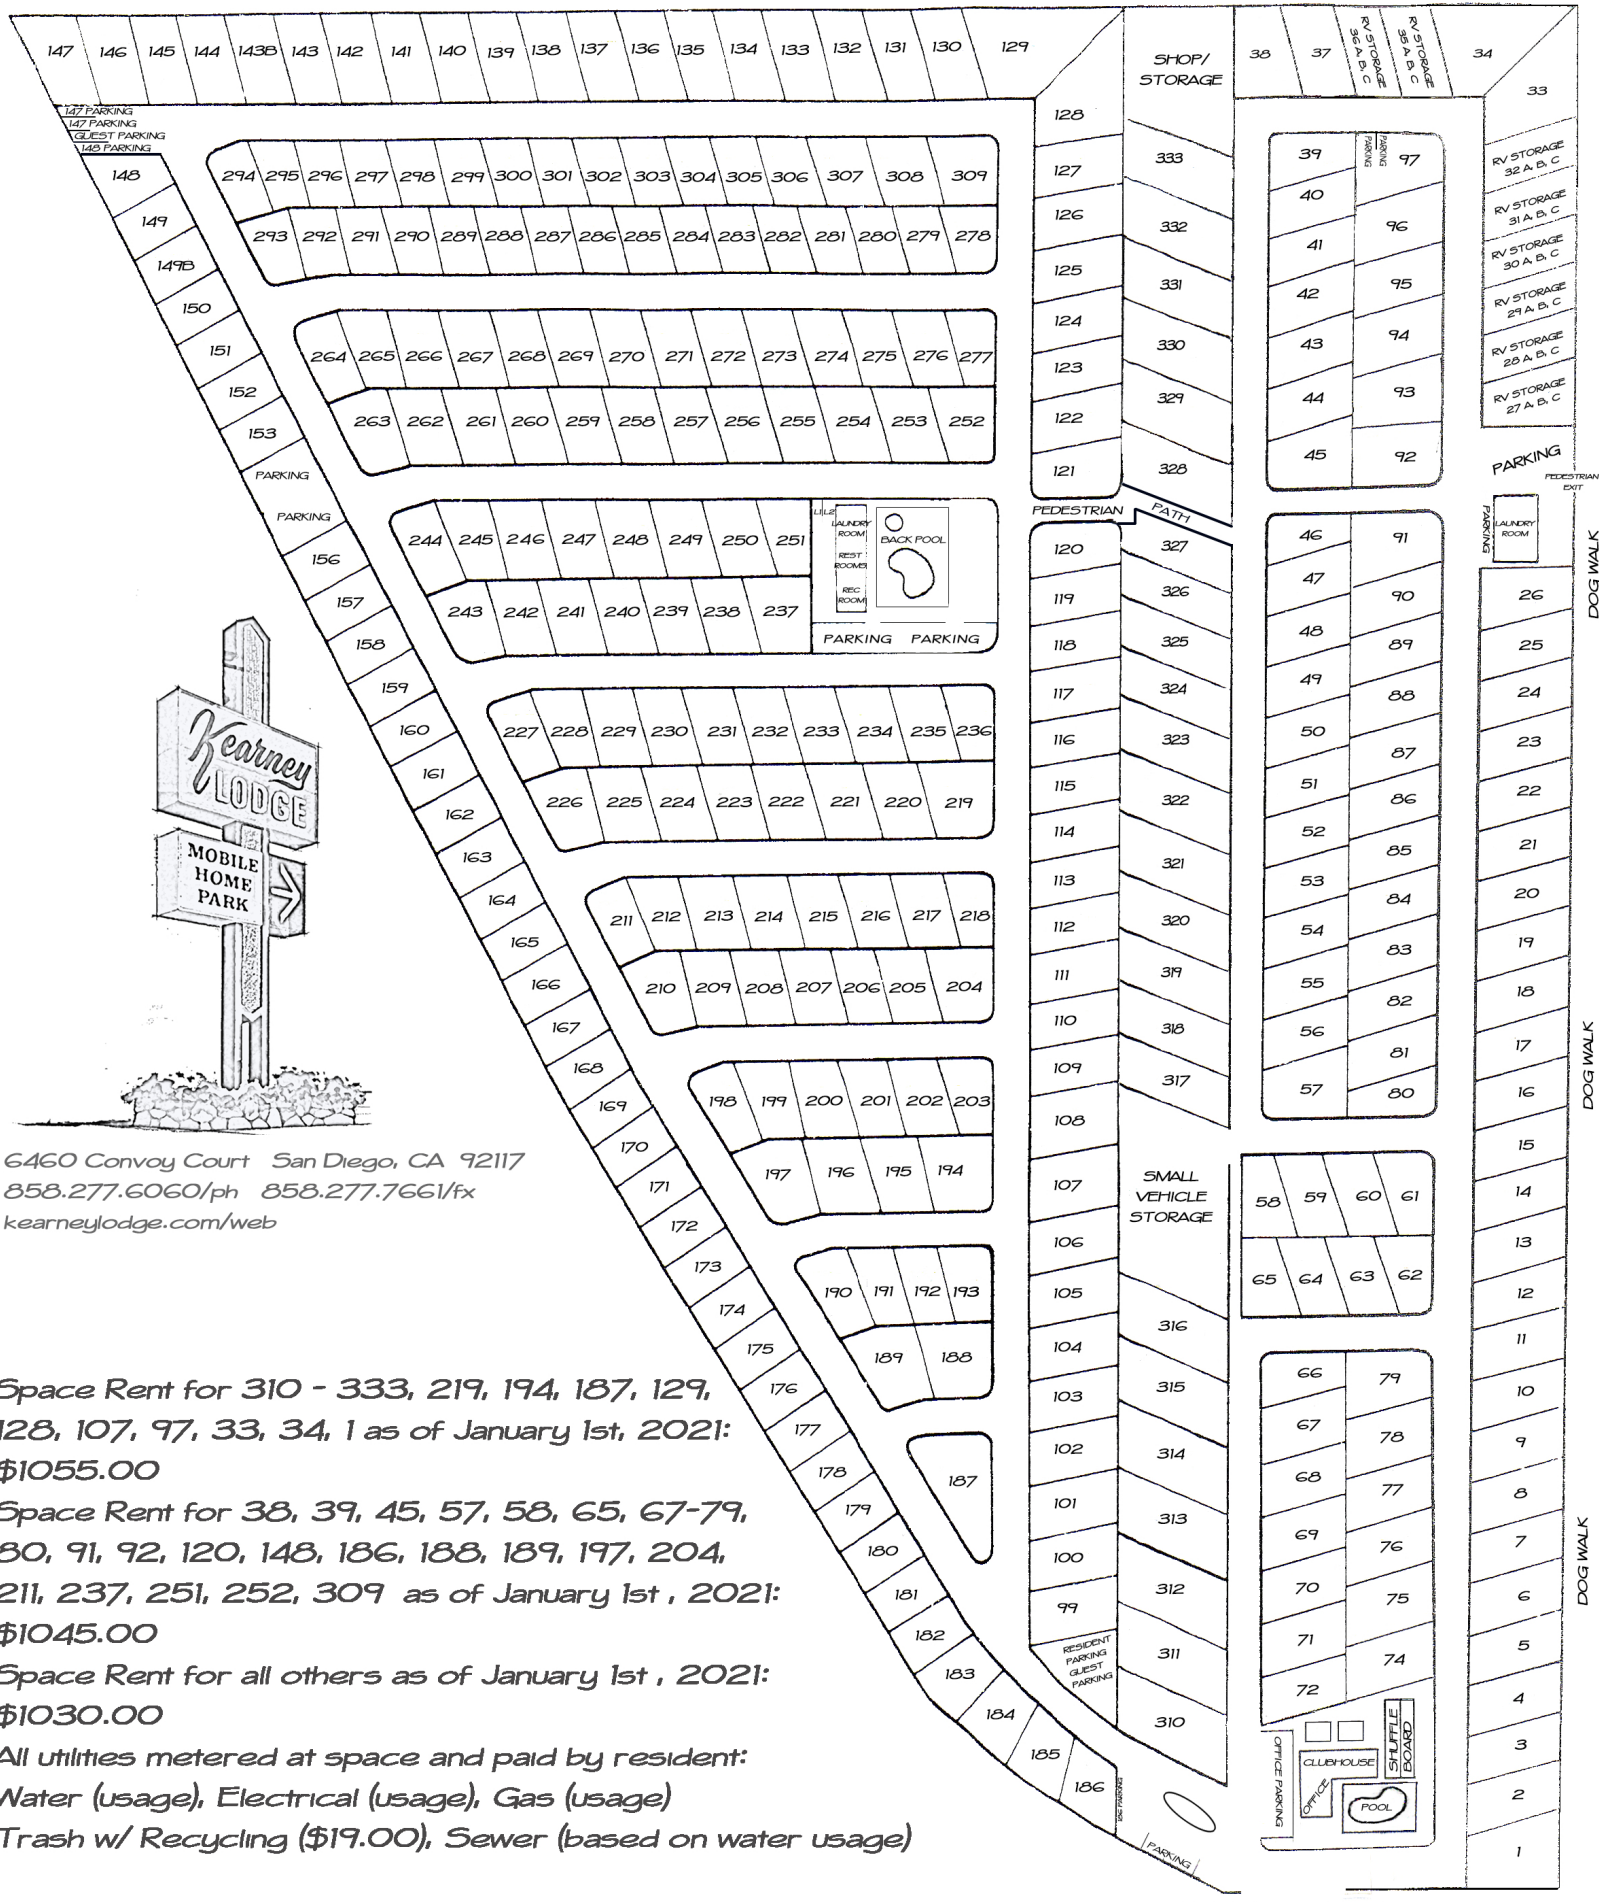

6460 Convoy Court San Diego, CA 92117  
 858.277.6060/ph 858.277.7661/fx  
 kearneylodge.com/web

Space Rent for 310 - 333, 219, 194, 187, 129,  
 128, 107, 97, 33, 34, 1 as of January 1st, 2021:  
**\$1055.00**

Space Rent for 38, 39, 45, 57, 58, 65, 67-79,  
 80, 91, 92, 120, 148, 186, 188, 189, 197, 204,  
 211, 237, 251, 252, 309 as of January 1st, 2021:  
**\$1045.00**

Space Rent for all others as of January 1st, 2021:  
**\$1030.00**

All utilities metered at space and paid by resident:  
 Water (usage), Electrical (usage), Gas (usage)  
 Trash w/ Recycling (\$19.00), Sewer (based on water usage)

MAIN EXIT / ENTRANCE